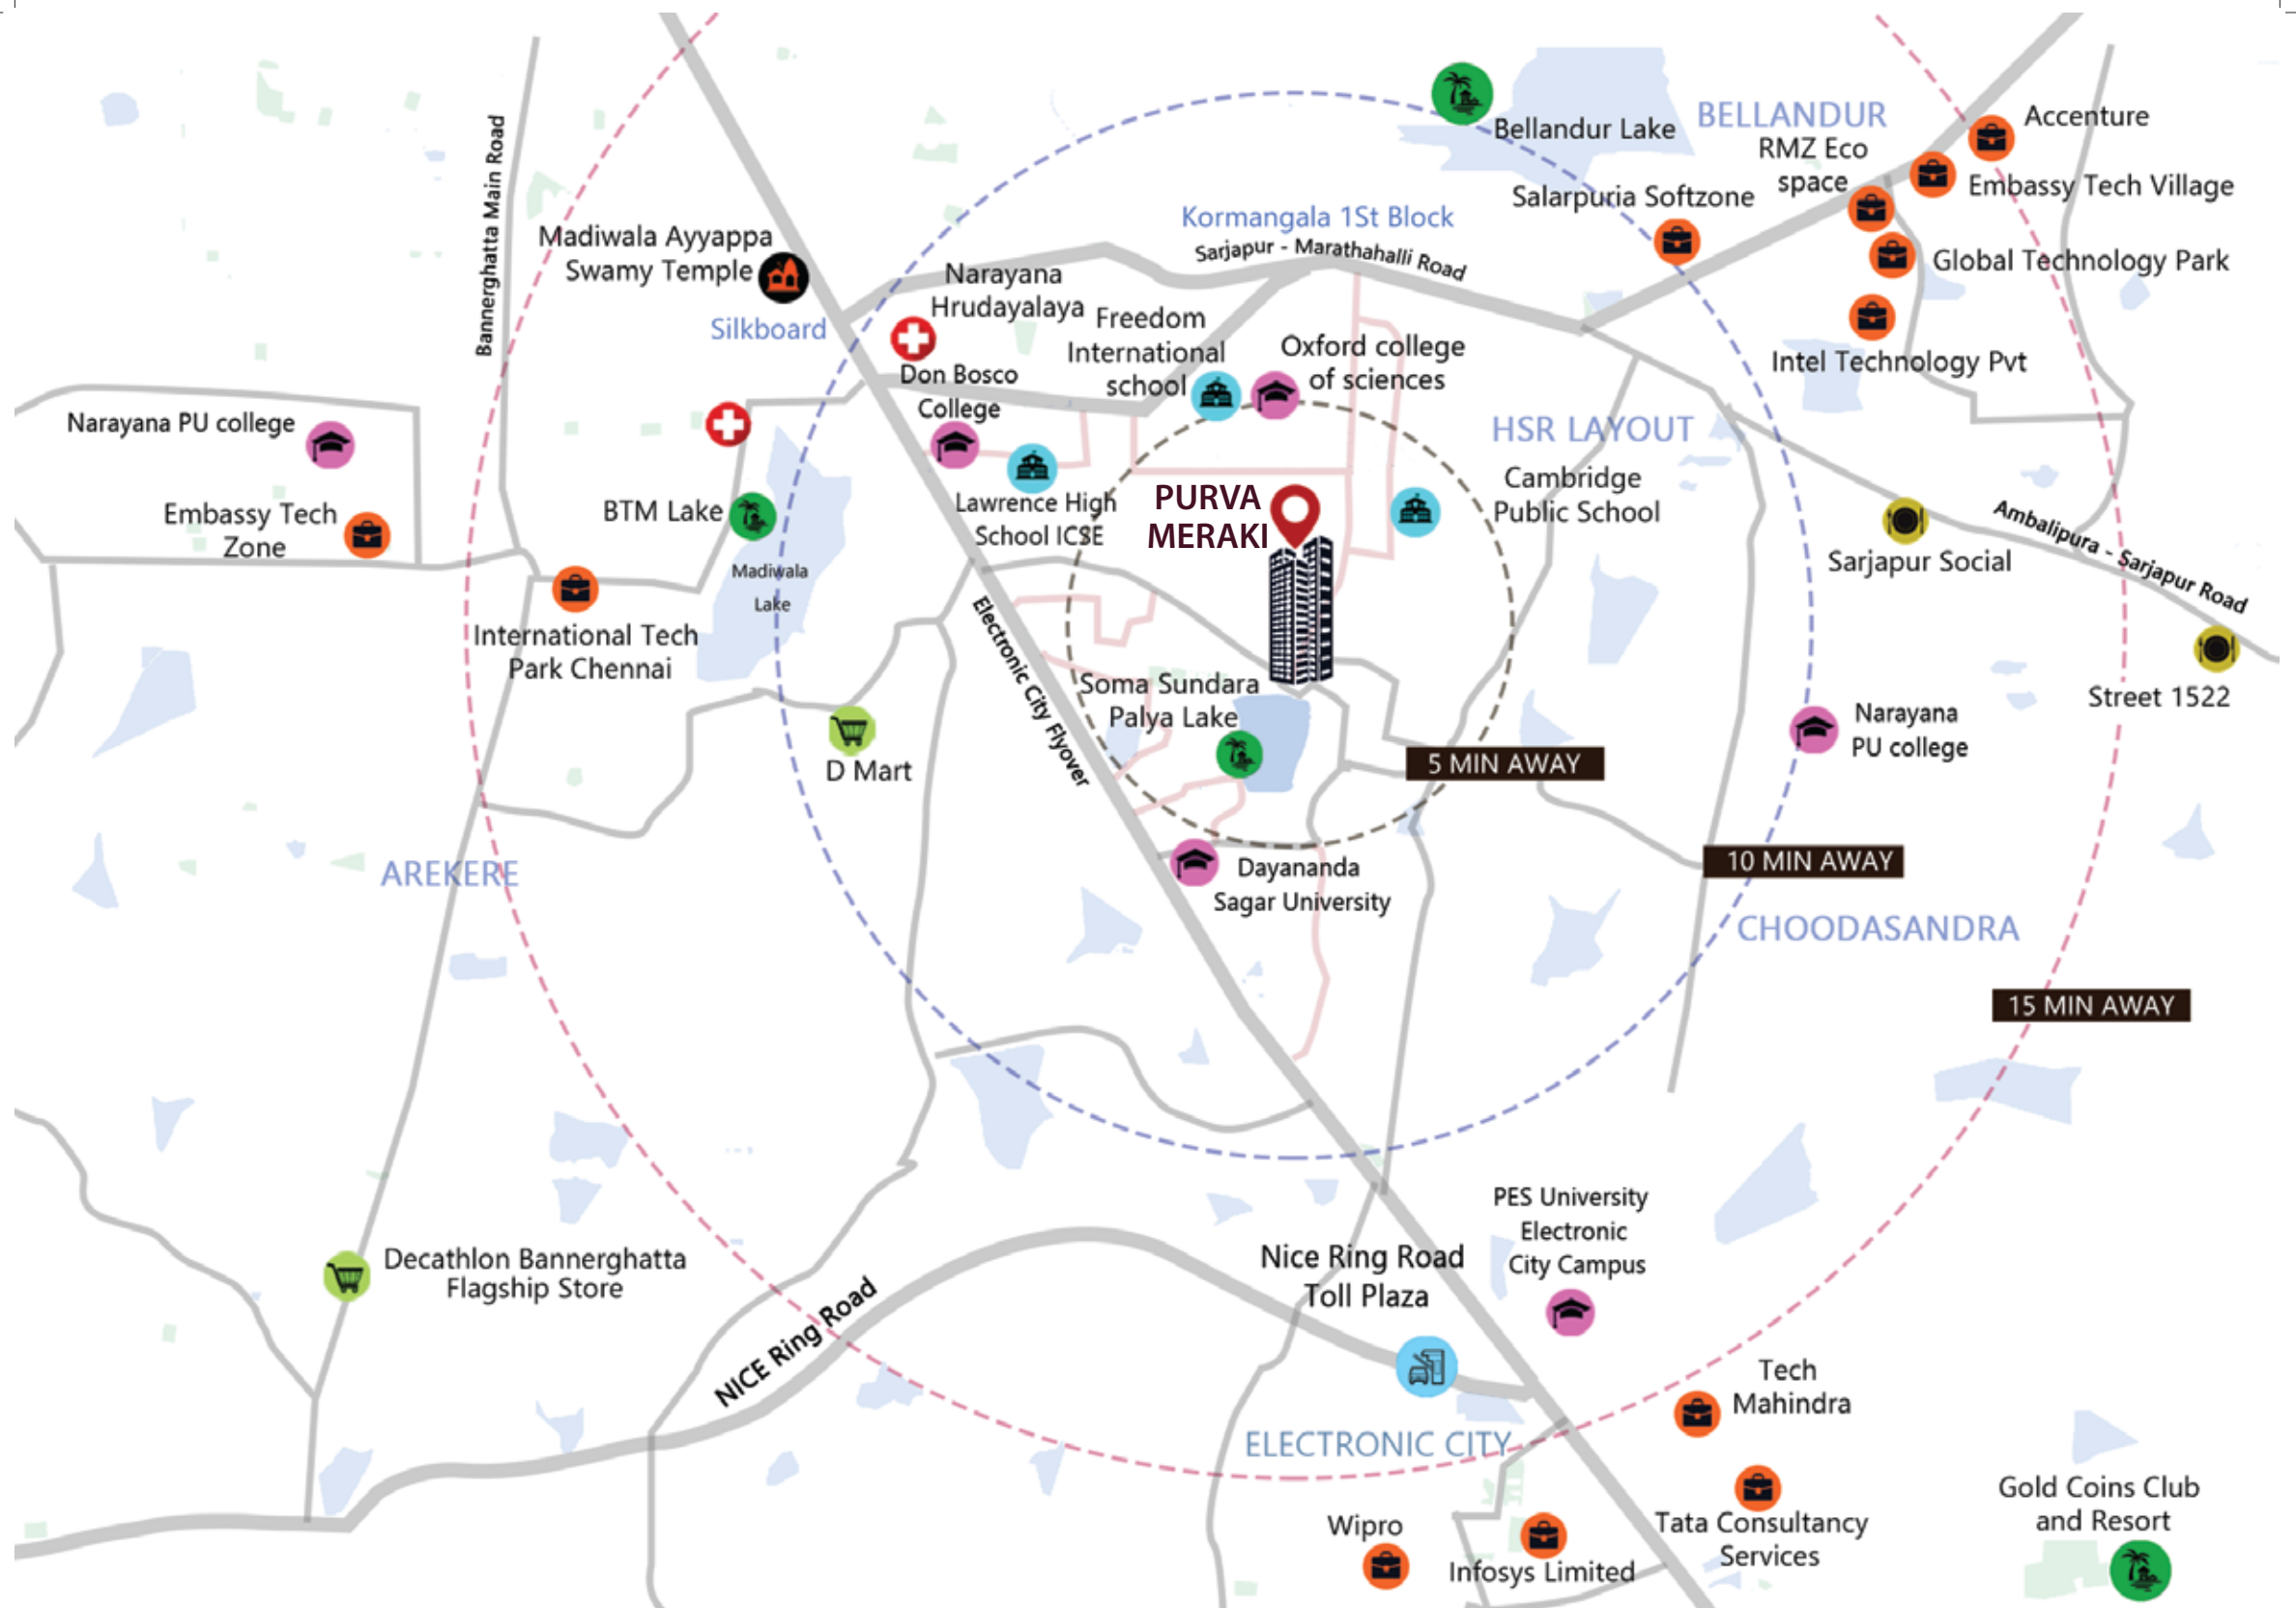

Abhishek Kapoor

Chief Executive Officer, Puravankara Ltd.

Artistic impression

THE QUINTESSENTIAL HOME FOR THE 1% CLUB

Highlights:

- 44 limited-edition, ultra-spacious homes that redefine luxury
- A quiet, cultured neighbourhood
- Spread out across 1 acre with 75% open space
- Ultra-premium 3 and 4 BHK apartments
- A range of exclusive amenities
- Close to Bangalore's glittering tech hub

DISCOVER UPSCALE HSR LAYOUT: THE 1% CLUB'S BEST KEPT SECRET IN BENGALURU

Photos of surroundings & location may have been digitally enhanced unless otherwise mentioned. For representation purpose only. T&C apply.